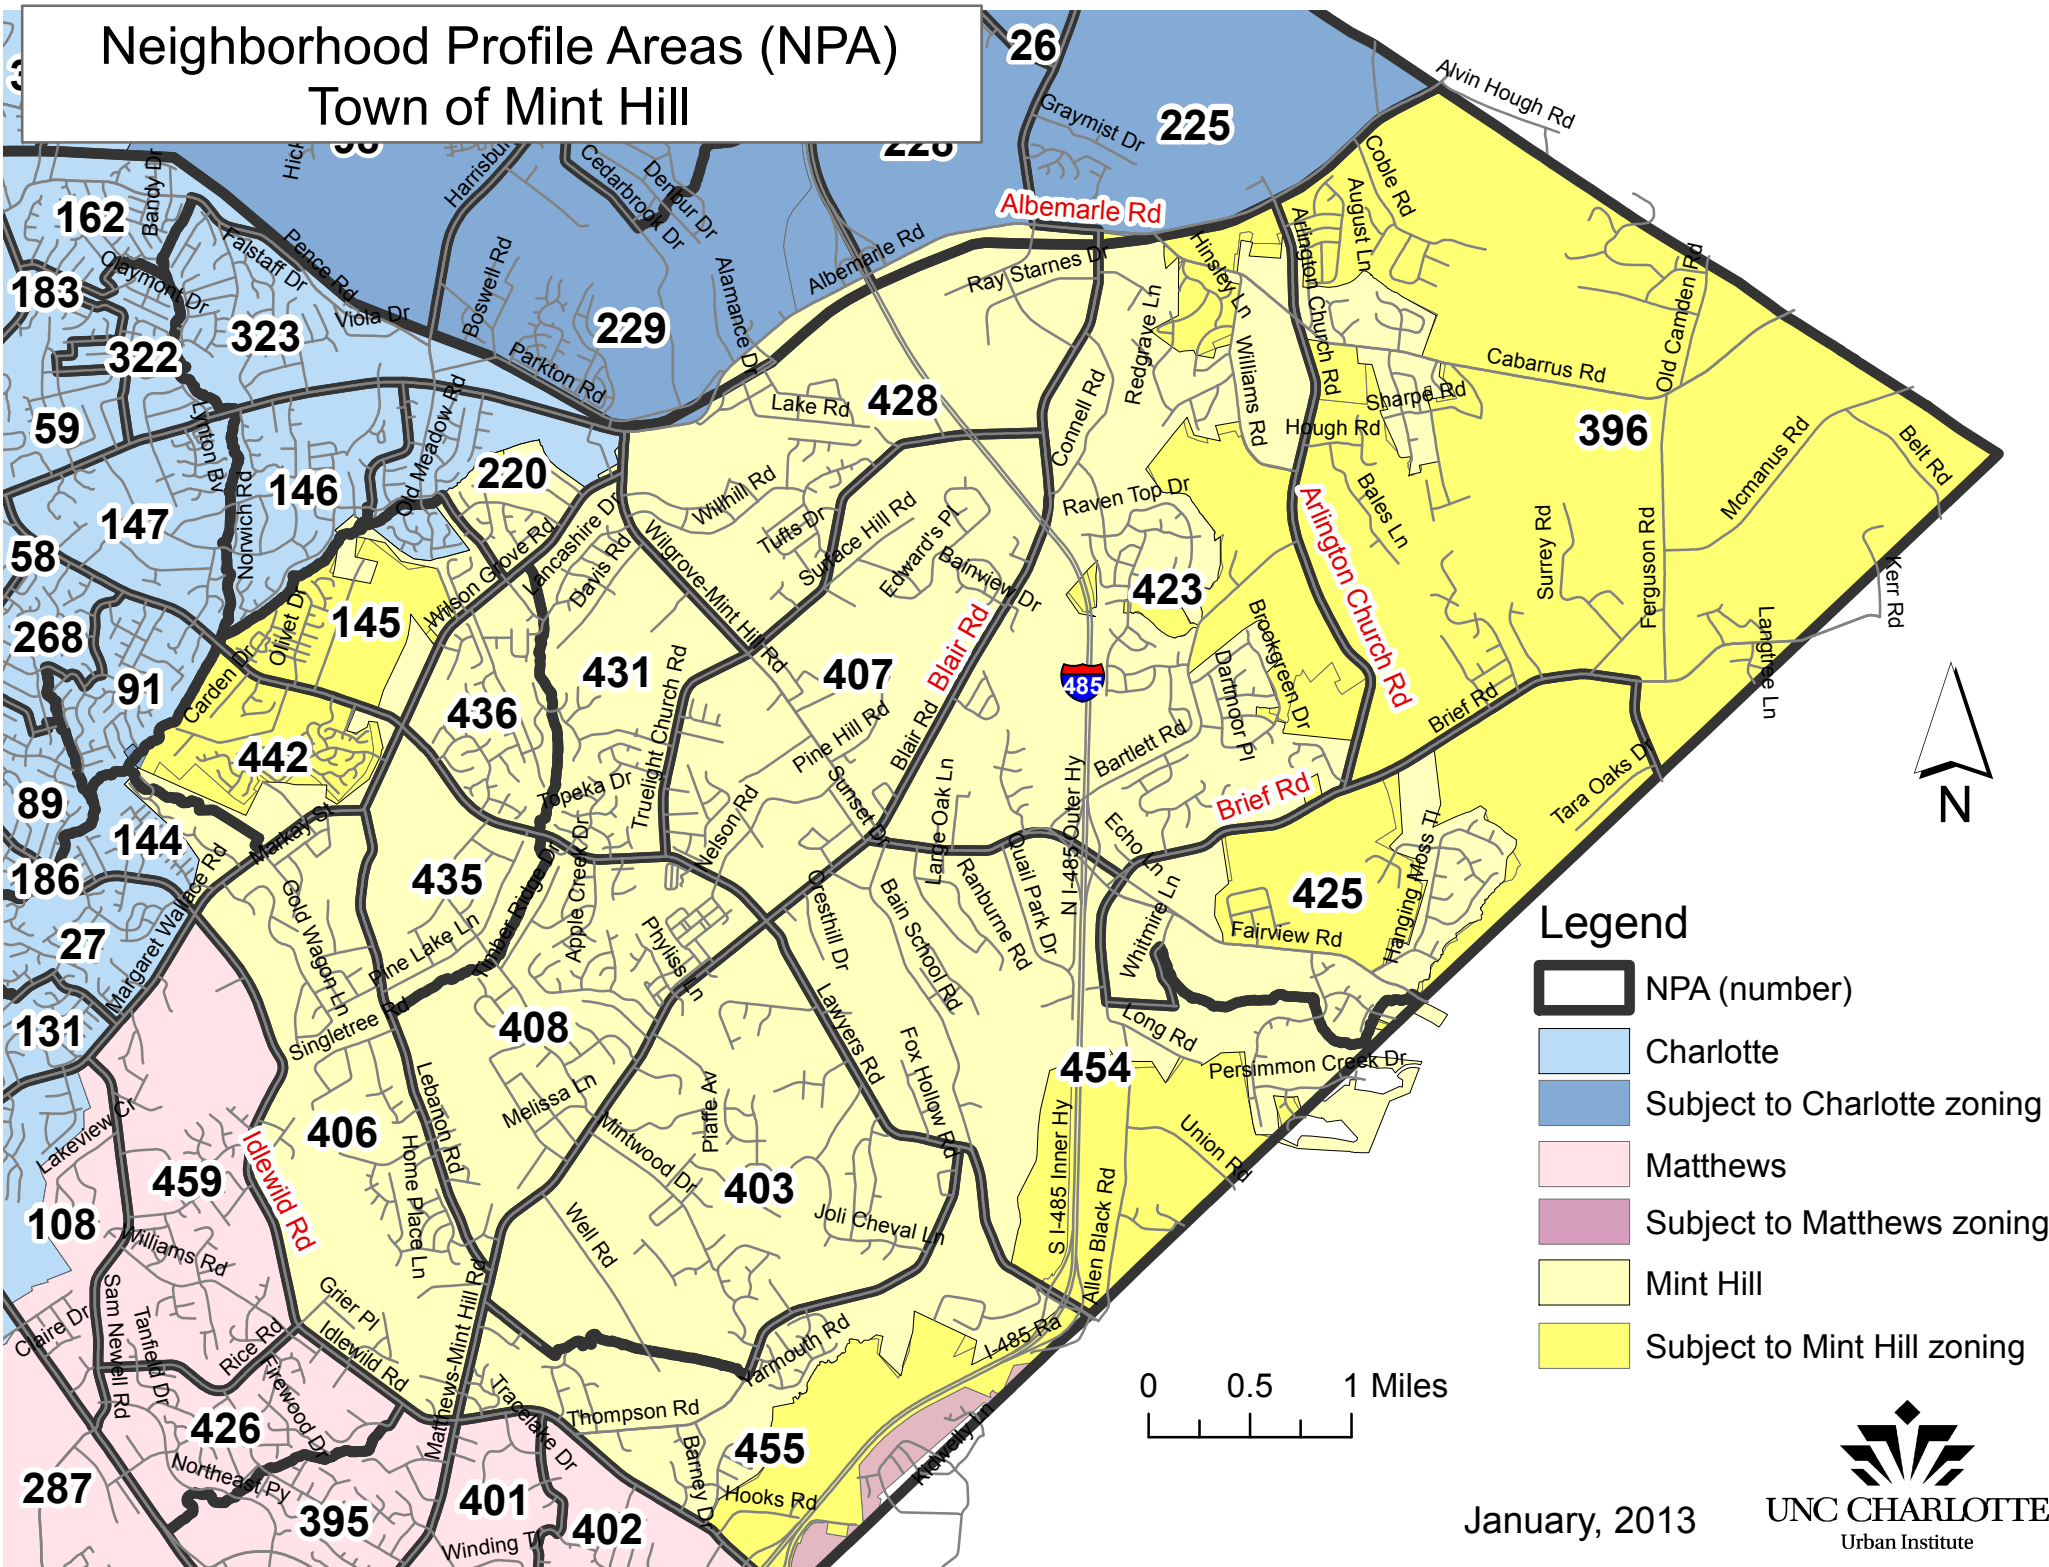

# Neighborhood Profile Areas (NPA) Town of Mint Hill

**Legend**

- NPA (number)
- Charlotte
- Subject to Charlotte zoning
- Matthews
- Subject to Matthews zoning
- Mint Hill
- Subject to Mint Hill zoning