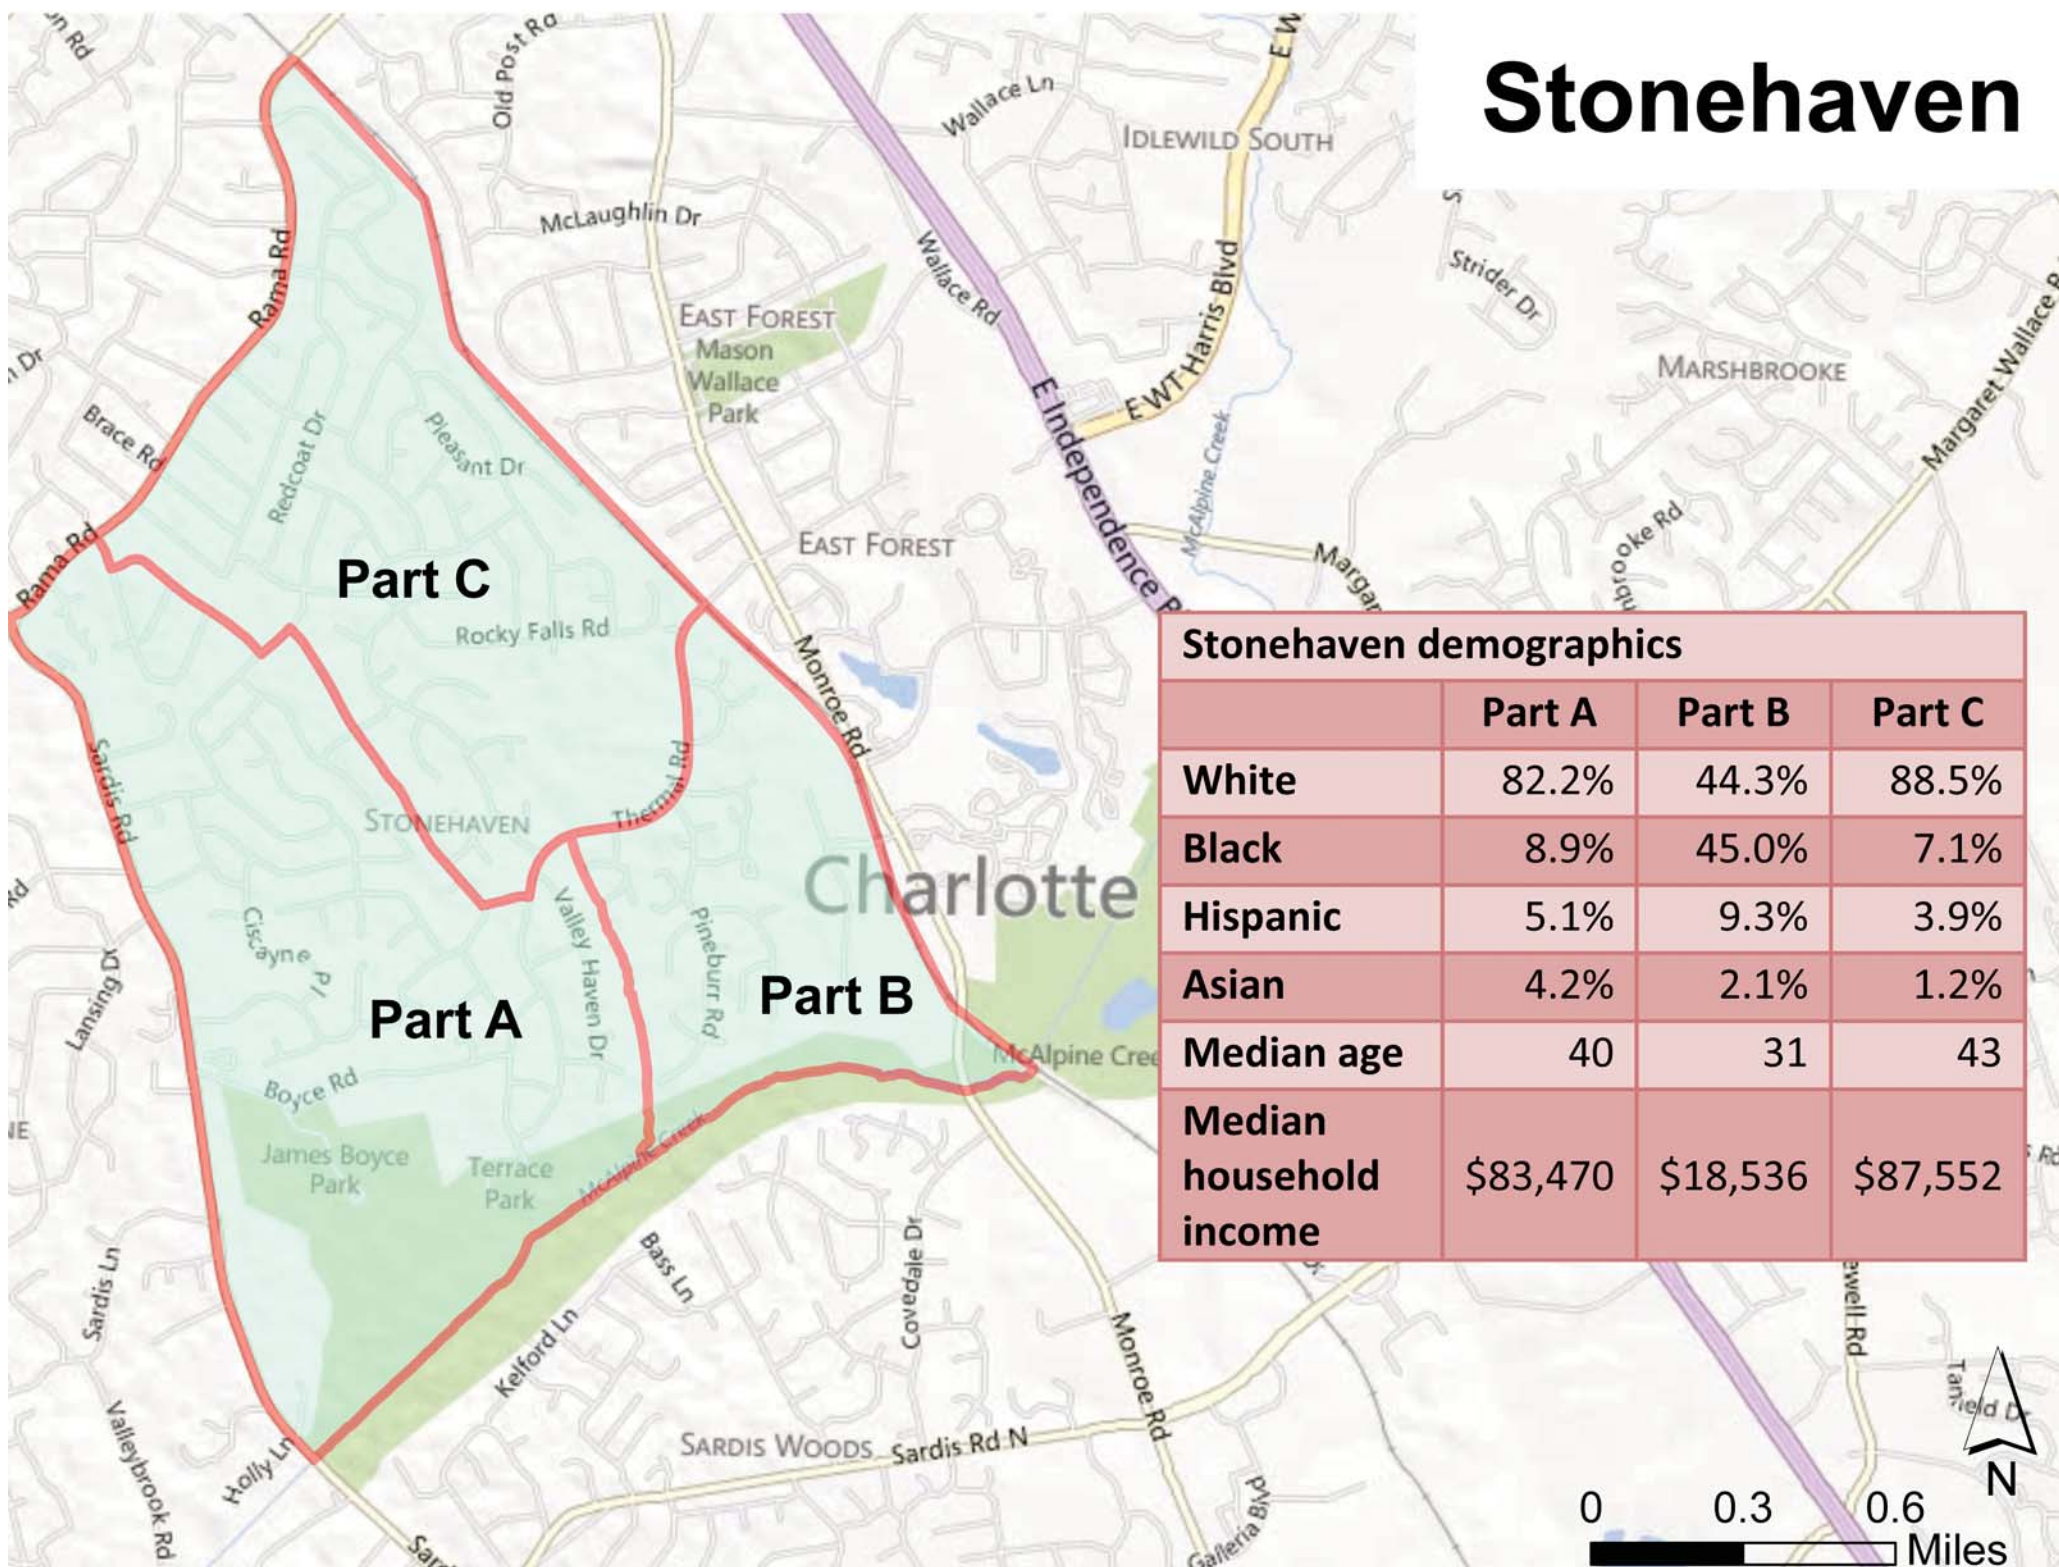

Stonehaven

| Stonehaven demographics | | | |
|-------------------------|----------|----------|----------|
| | Part A | Part B | Part C |
| White | 82.2% | 44.3% | 88.5% |
| Black | 8.9% | 45.0% | 7.1% |
| Hispanic | 5.1% | 9.3% | 3.9% |
| Asian | 4.2% | 2.1% | 1.2% |
| Median age | 40 | 31 | 43 |
| Median household income | \$83,470 | \$18,536 | \$87,552 |