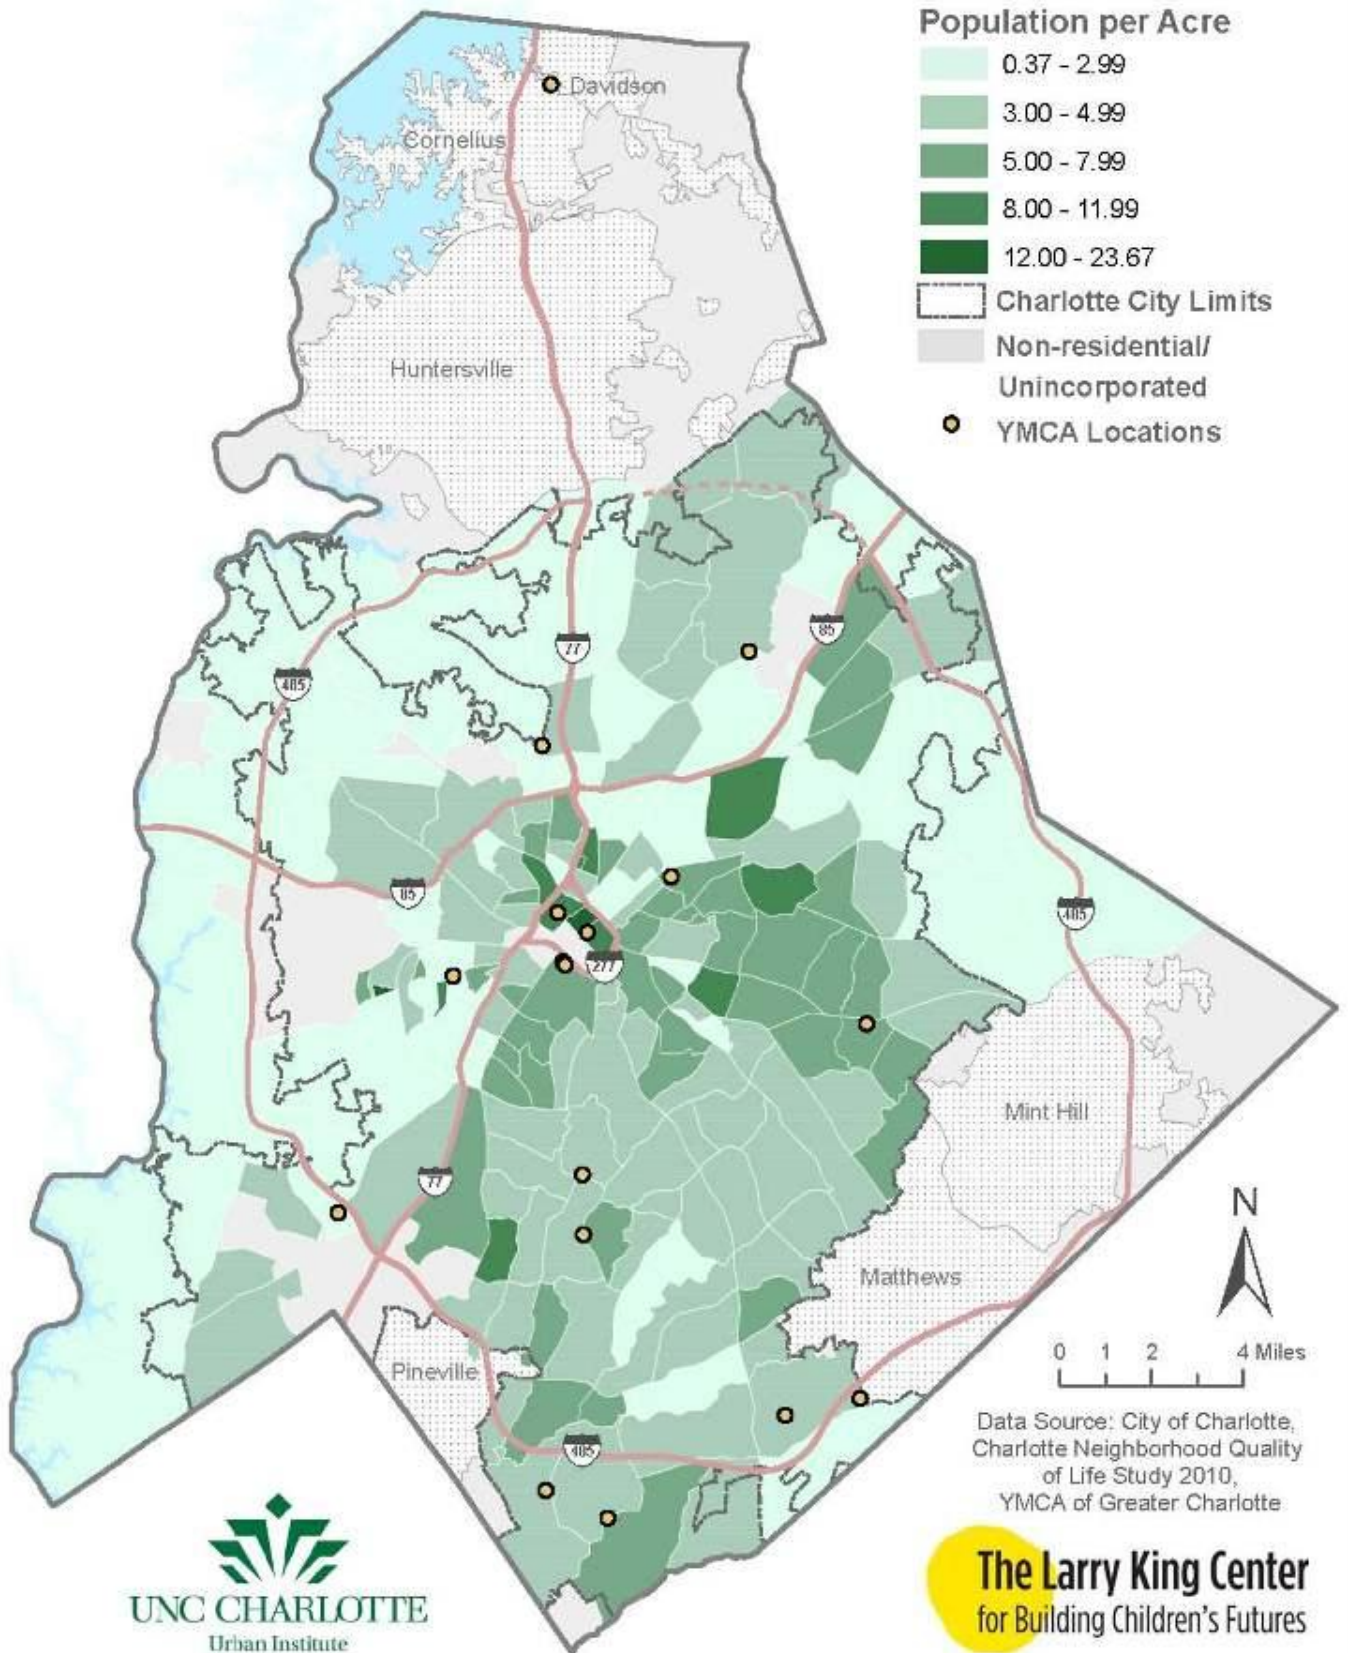

Population Density by NSA

Combination of Teen Births, High School Dropouts, Food Stamp Recipients, and Juvenile Arrests by NSA

Percent of Births to Adolescents by NSA

High School Dropout Rate by NSA

Data Source: City of Charlotte, Charlotte Neighborhood Quality of Life Study 2010, YMCA of Greater Charlotte

Food Stamp Recipients by NSA

Juvenile Arrest Rate by NSA

Median Household Income by NSA