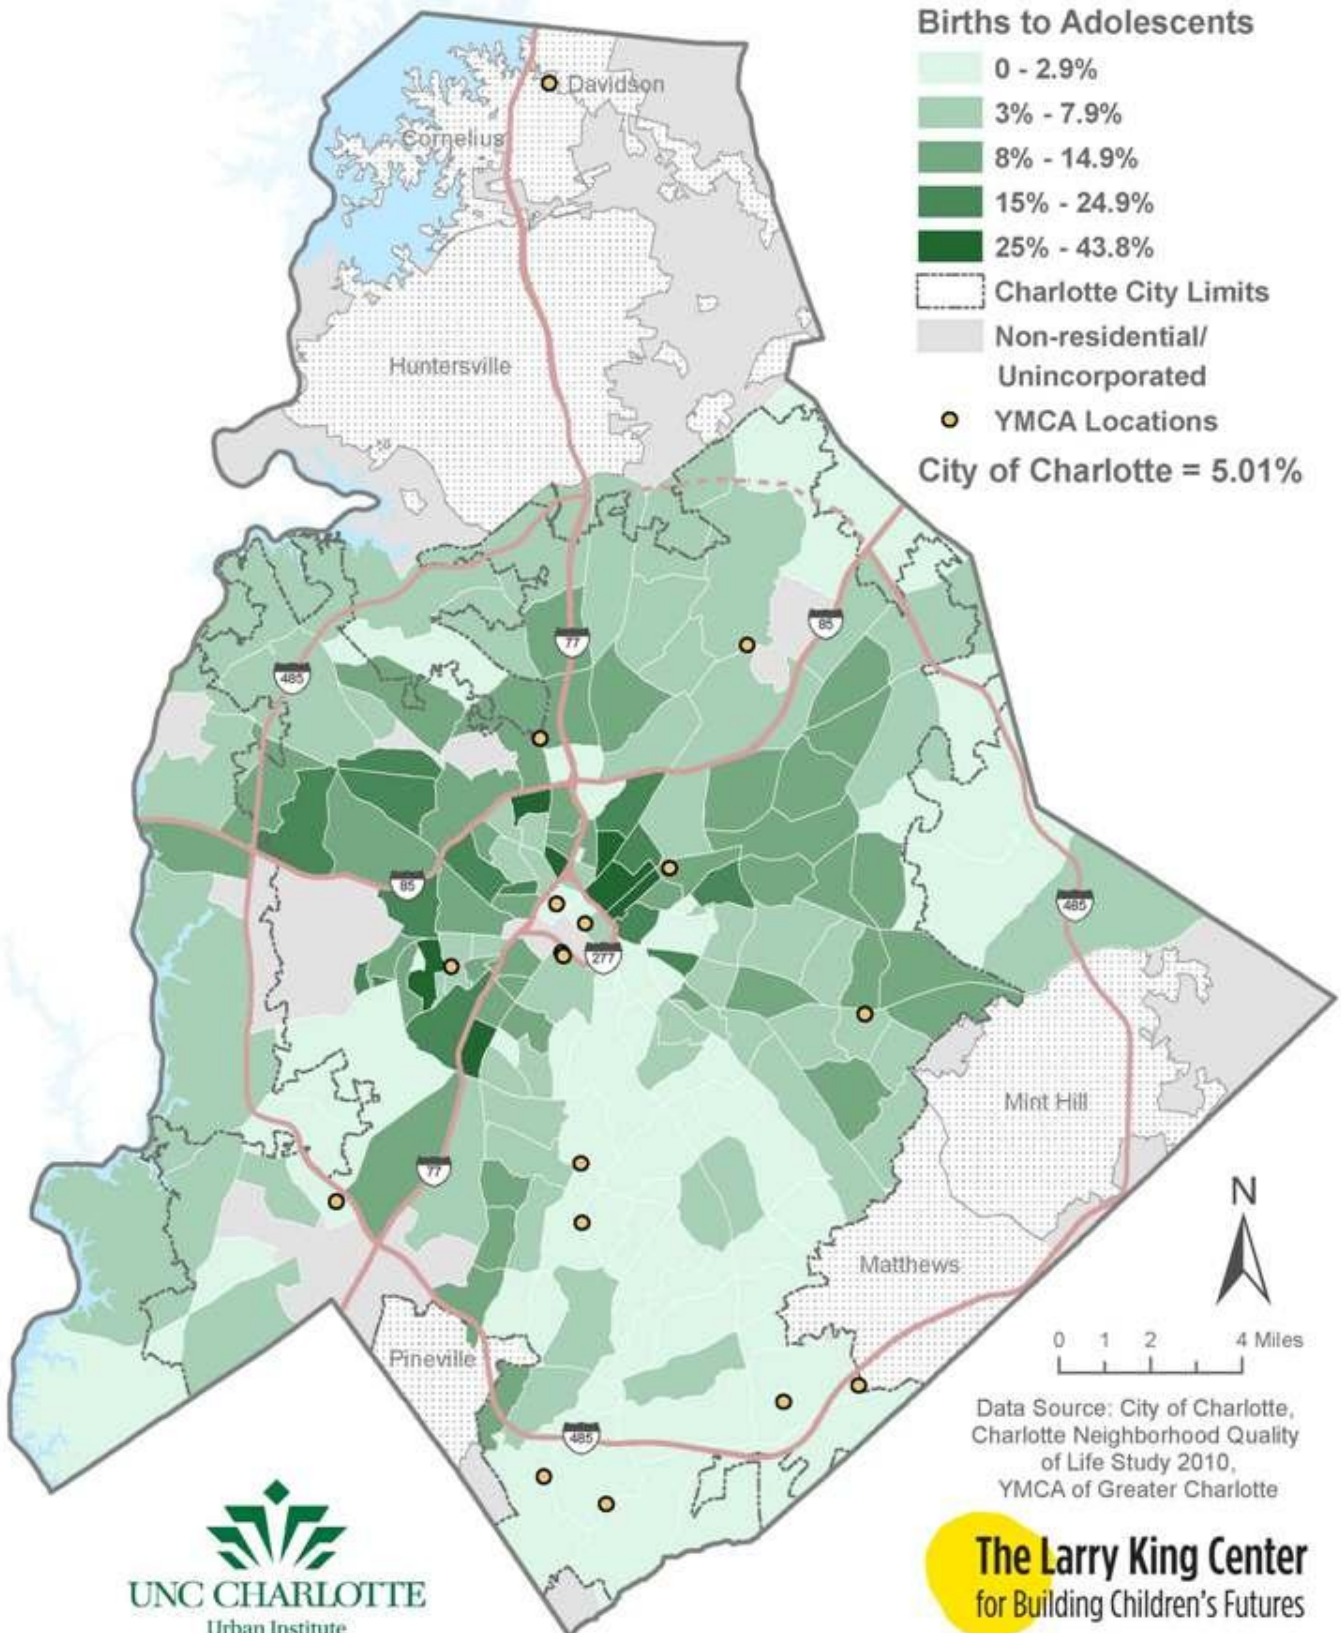

Population Density by NSA

Combination of Teen Births, High School Dropouts, Food Stamp Recipients, and Juvenile Arrests by NSA

Percent of Births to Adolescents by NSA

High School Dropout Rate by NSA

Data Source: City of Charlotte, Charlotte Neighborhood Quality of Life Study 2010, YMCA of Greater Charlotte

Food Stamp Recipients by NSA

Juvenile Arrest Rate by NSA

Median Household Income by NSA