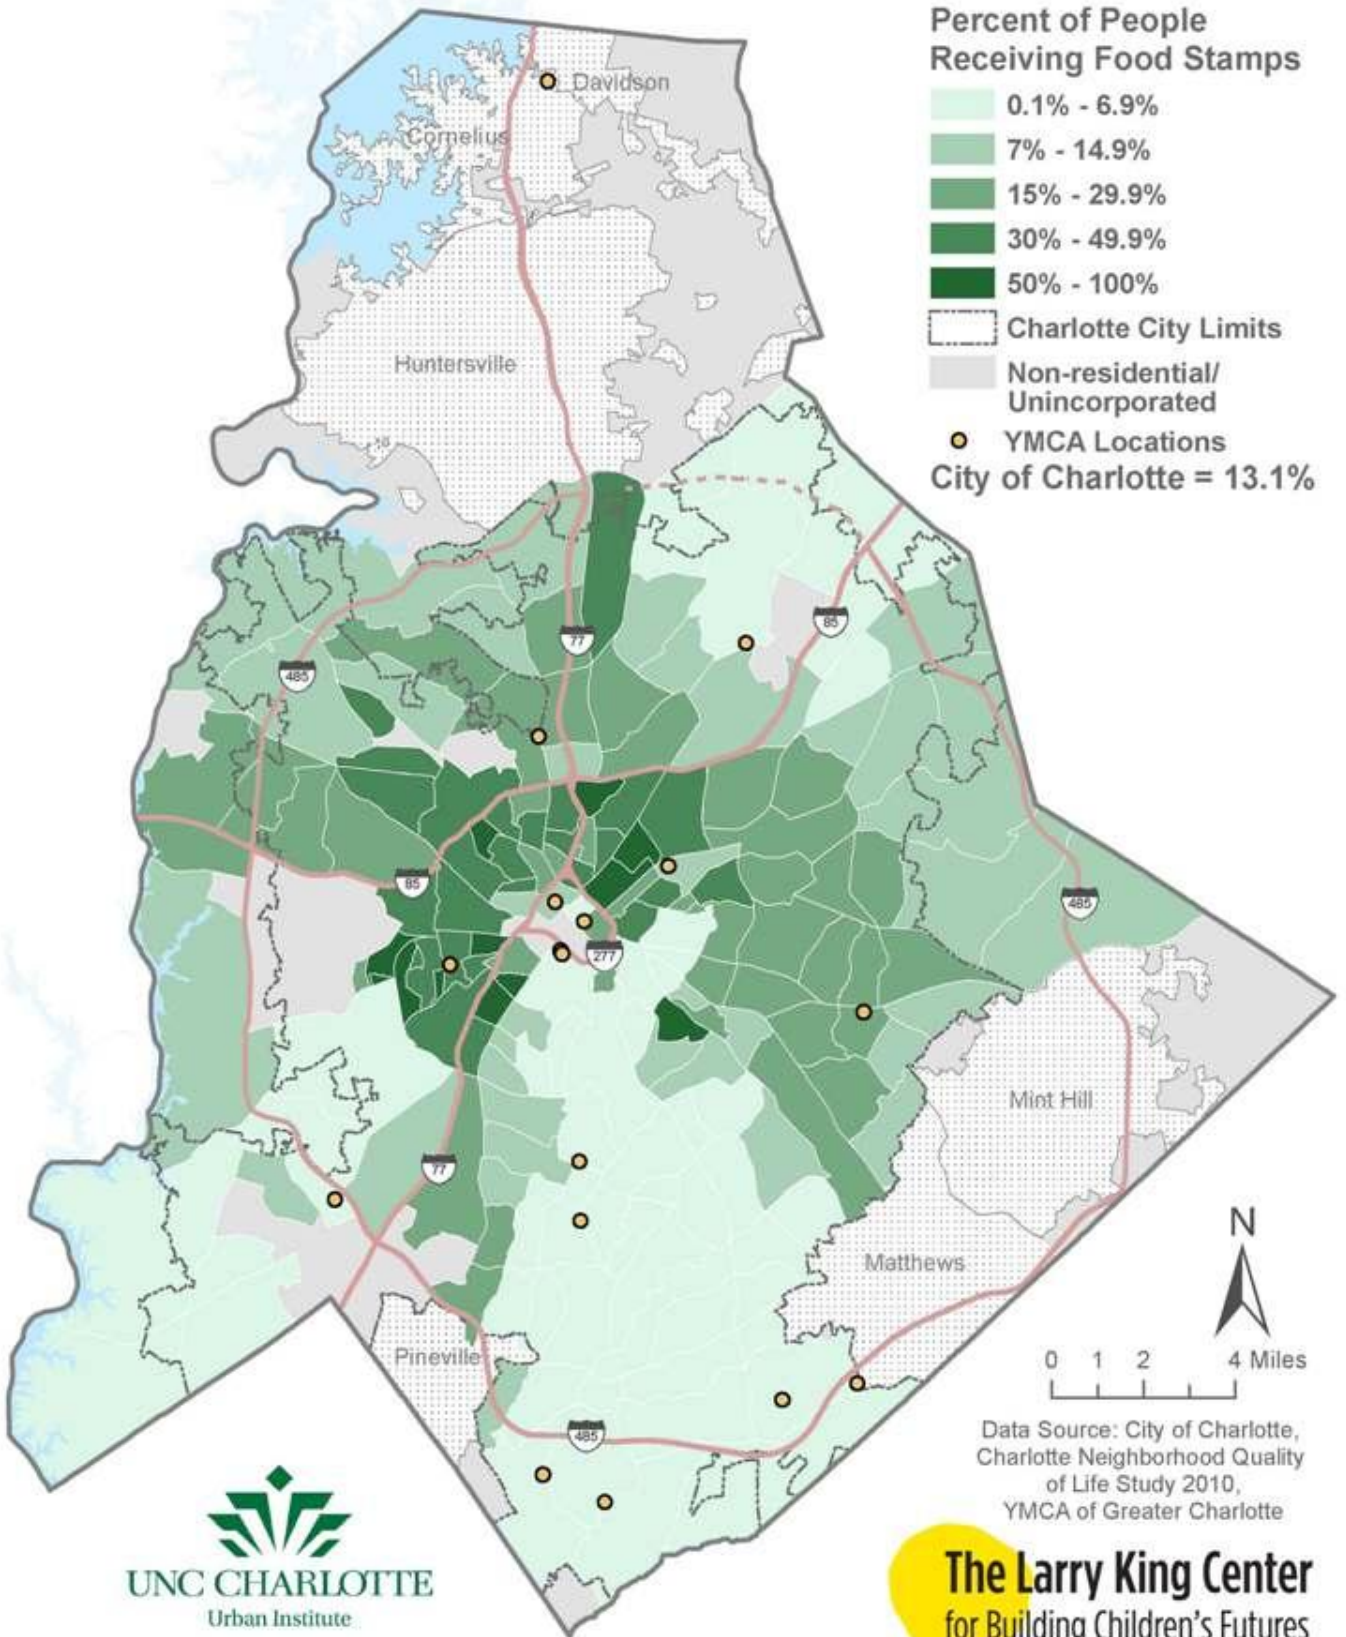

Population Density by NSA

Combination of Teen Births, High School Dropouts, Food Stamp Recipients, and Juvenile Arrests by NSA

Percent of Births to Adolescents by NSA

High School Dropout Rate by NSA

Data Source: City of Charlotte, Charlotte Neighborhood Quality of Life Study 2010, YMCA of Greater Charlotte

Food Stamp Recipients by NSA

Juvenile Arrest Rate by NSA

Median Household Income by NSA