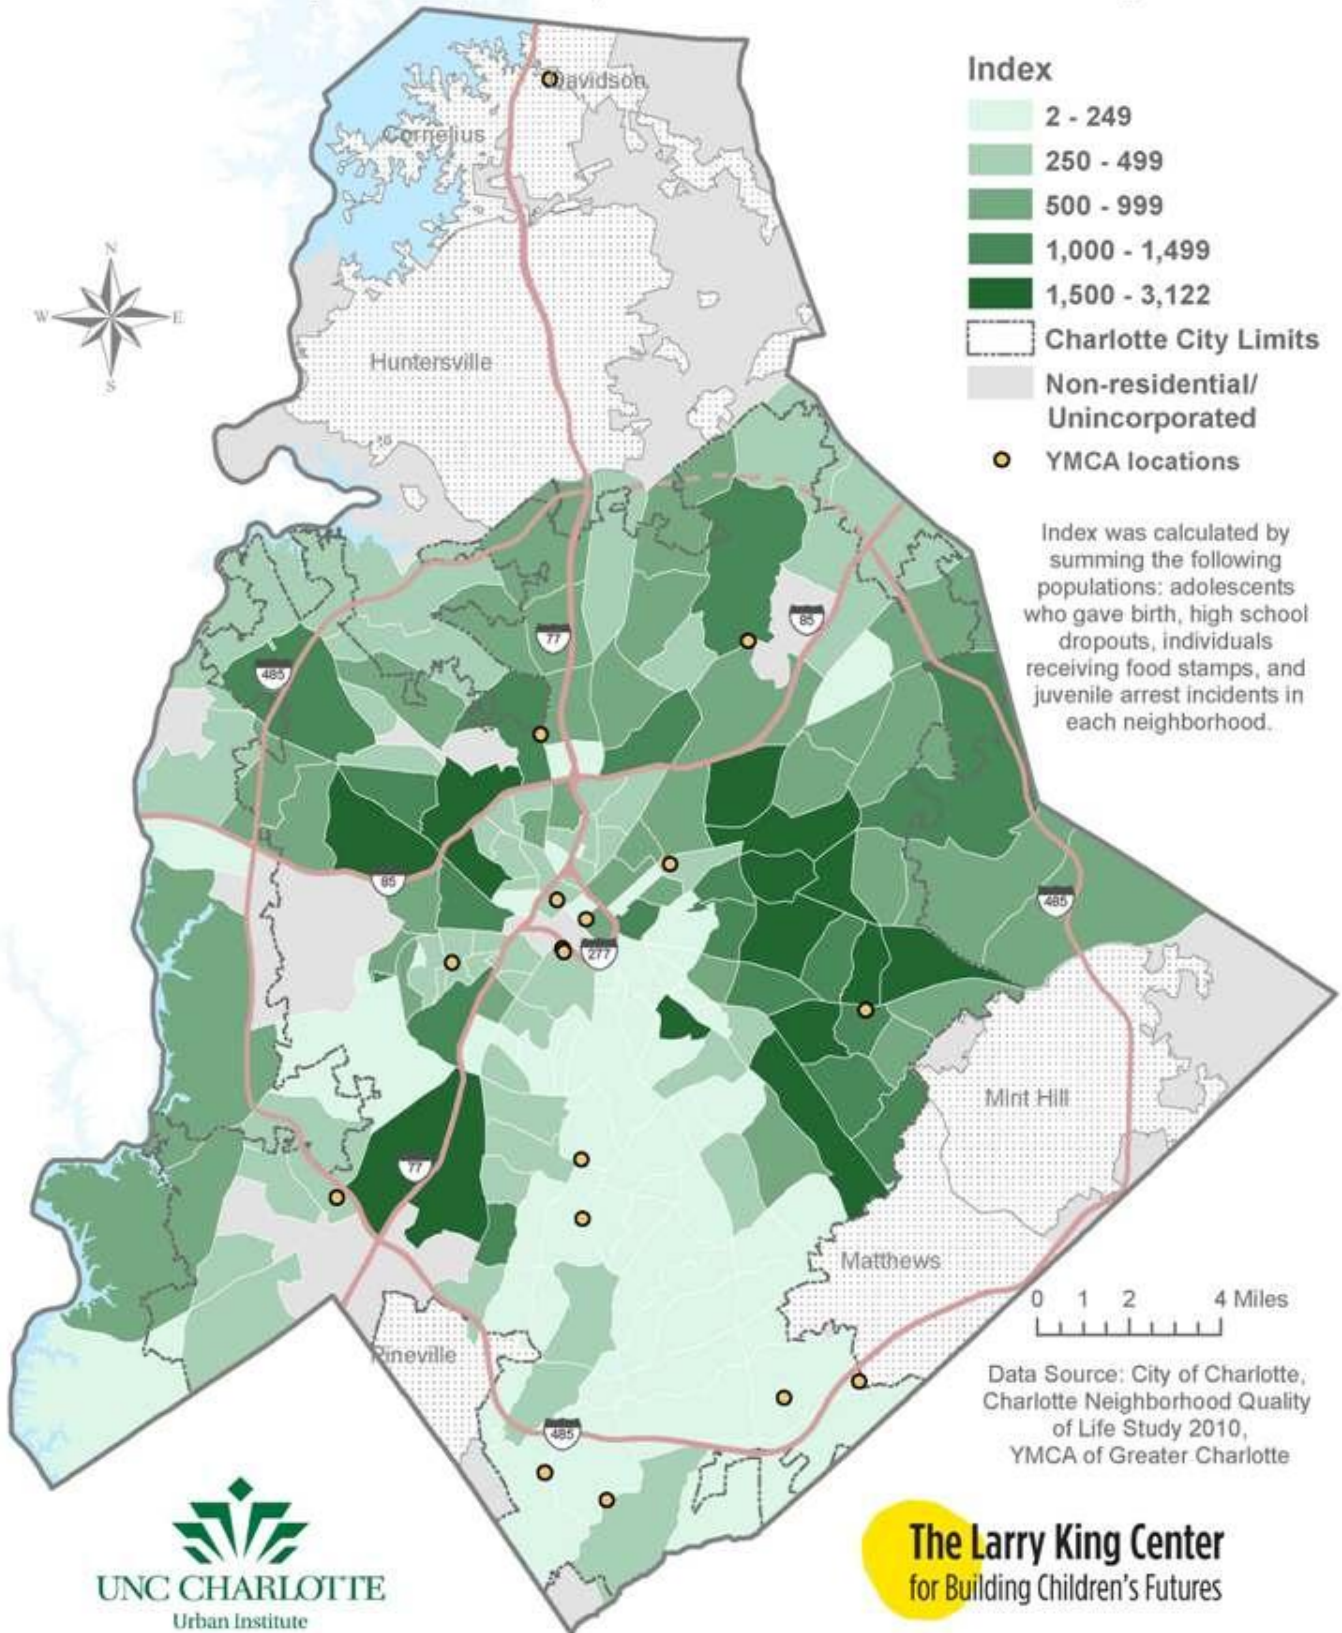

Population Density by NSA

Combination of Teen Births, High School Dropouts, Food Stamp Recipients, and Juvenile Arrests by NSA

Percent of Births to Adolescents by NSA

High School Dropout Rate by NSA

Data Source: City of Charlotte, Charlotte Neighborhood Quality of Life Study 2010, YMCA of Greater Charlotte

Food Stamp Recipients by NSA

Juvenile Arrest Rate by NSA

Median Household Income by NSA