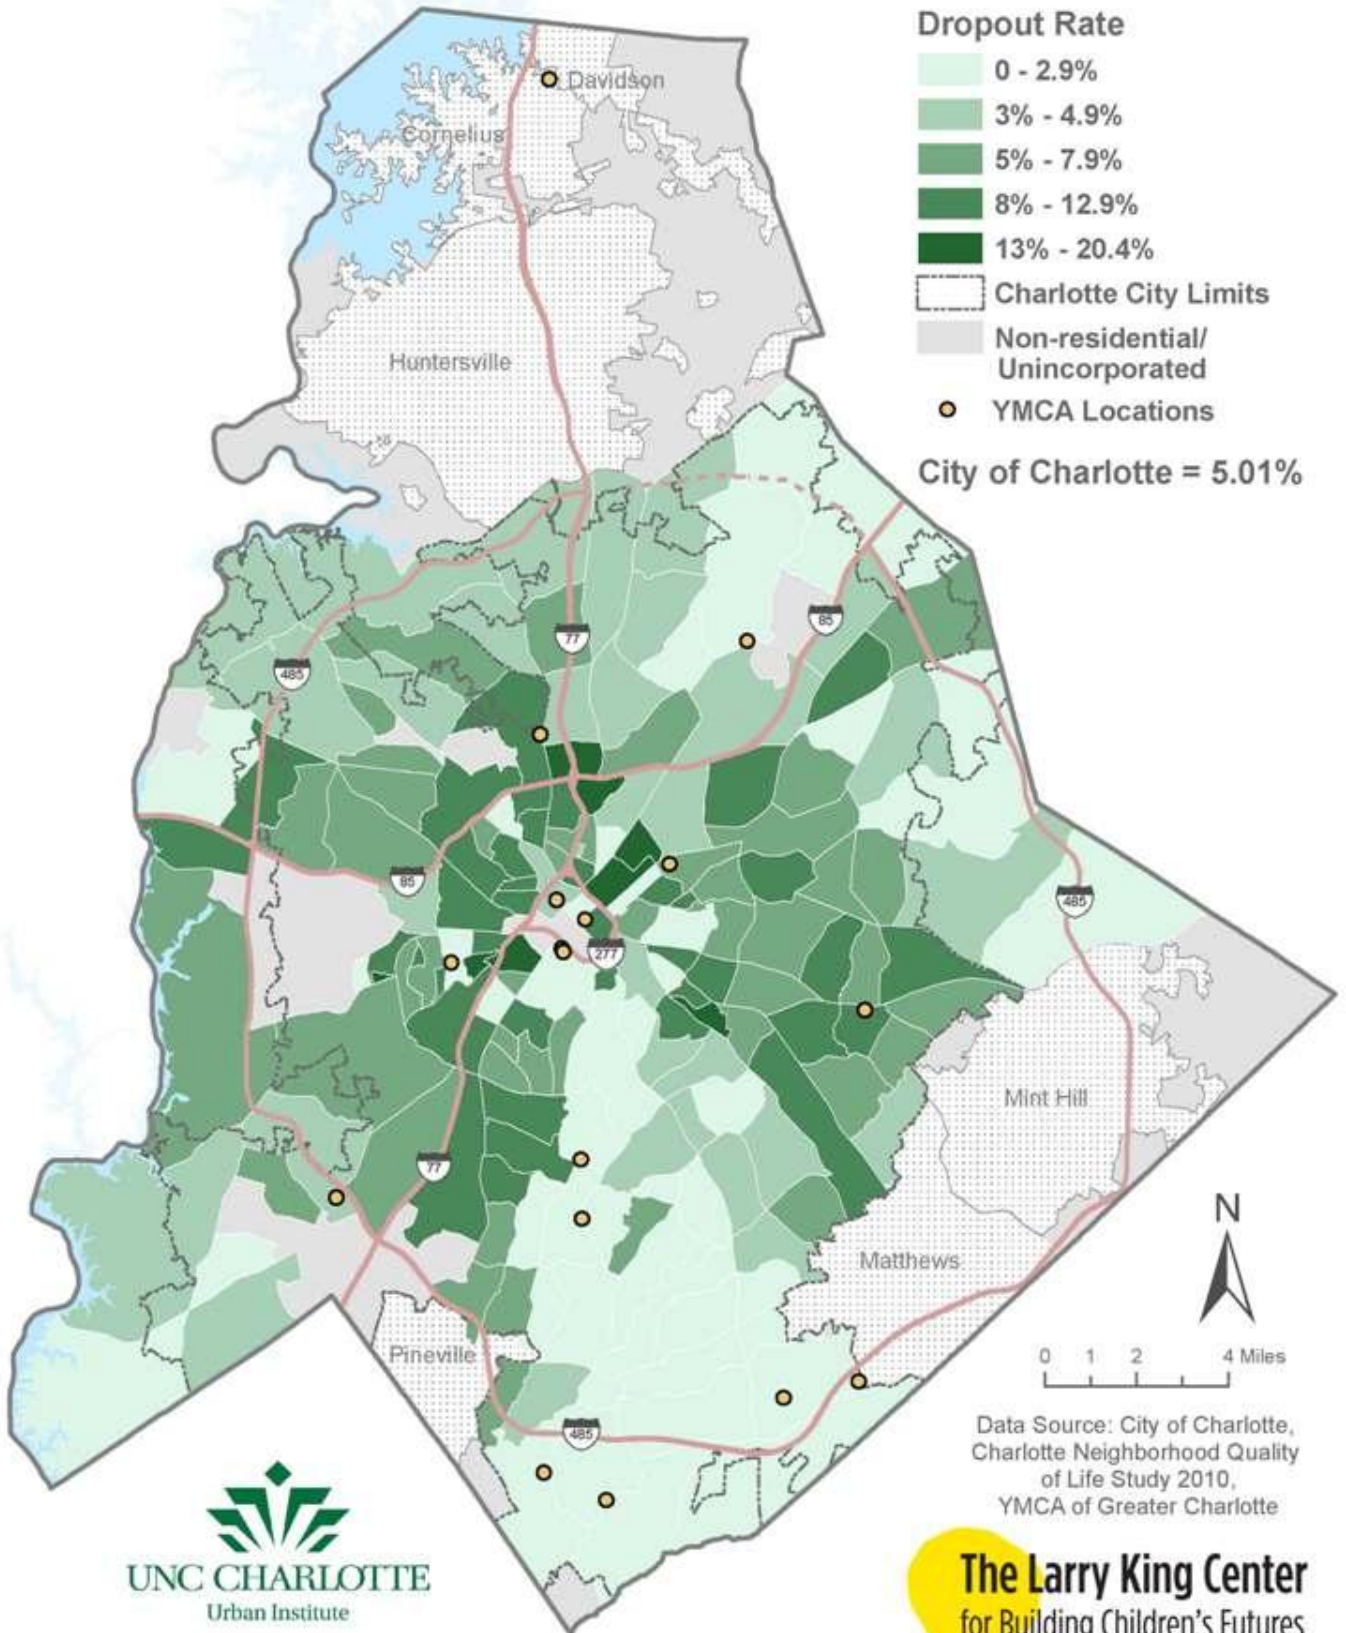

Population Density by NSA

Combination of Teen Births, High School Dropouts, Food Stamp Recipients, and Juvenile Arrests by NSA

Percent of Births to Adolescents by NSA

High School Dropout Rate by NSA

Data Source: City of Charlotte, Charlotte Neighborhood Quality of Life Study 2010, YMCA of Greater Charlotte

Food Stamp Recipients by NSA

Juvenile Arrest Rate by NSA

Median Household Income by NSA