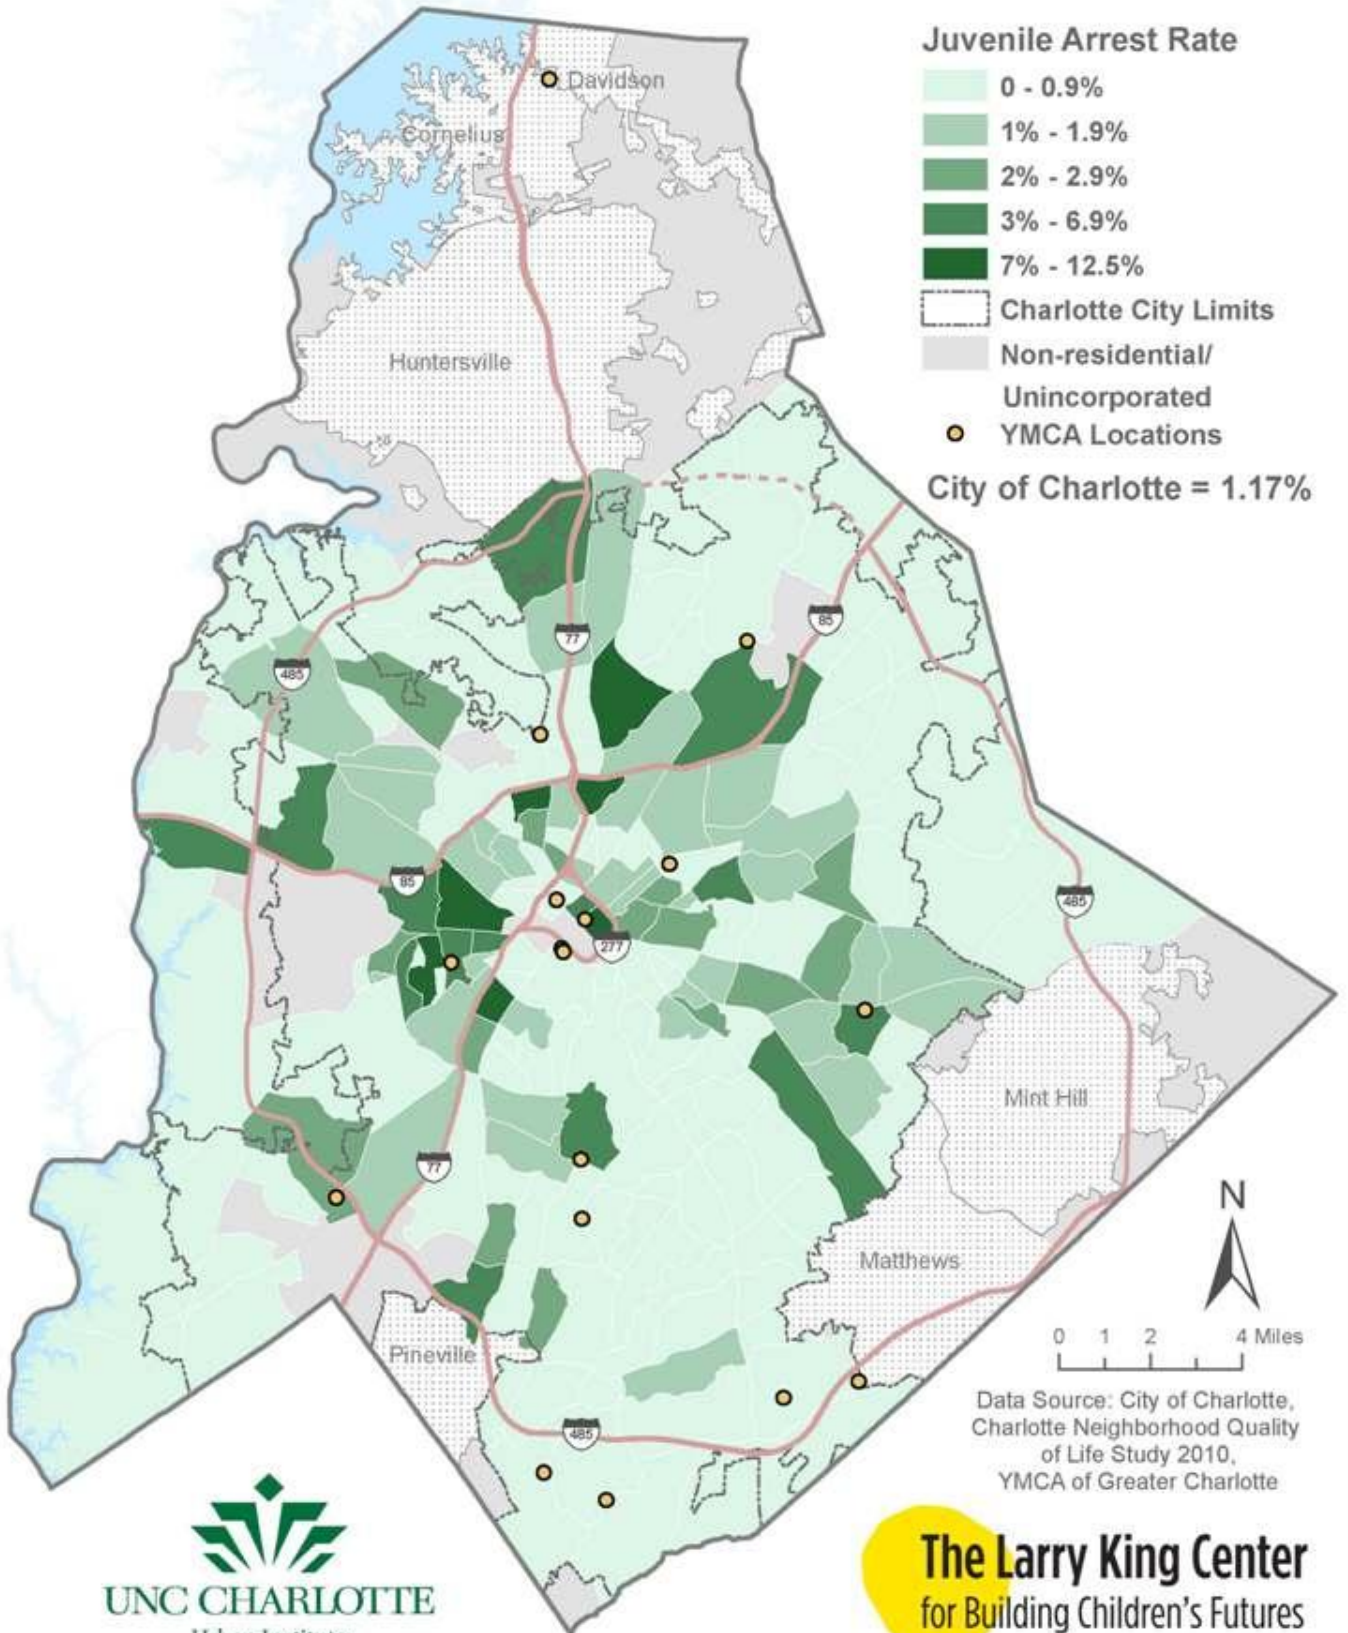

Population Density by NSA

Combination of Teen Births, High School Dropouts, Food Stamp Recipients, and Juvenile Arrests by NSA

Percent of Births to Adolescents by NSA

High School Dropout Rate by NSA

Data Source: City of Charlotte, Charlotte Neighborhood Quality of Life Study 2010, YMCA of Greater Charlotte

Food Stamp Recipients by NSA

Juvenile Arrest Rate by NSA

Median Household Income by NSA