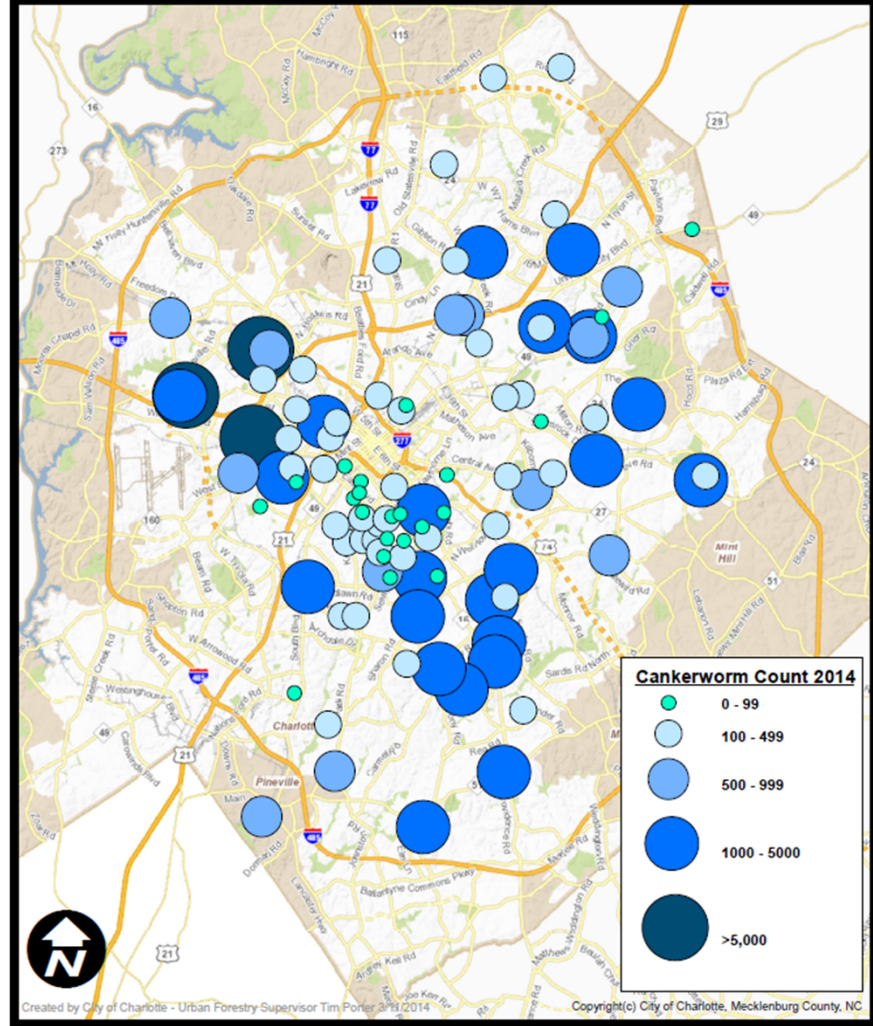

## 2013 Charlotte Cankerworm Monitoring

Landscape Management - April 2013

## 2014 Charlotte Cankerworm Monitoring

Landscape Management - March 2014

Created by City of Charlotte - Urban Forestry Supervisor Tim Porter 3/31/2014

Copyright(c) City of Charlotte, Mecklenburg County, NC