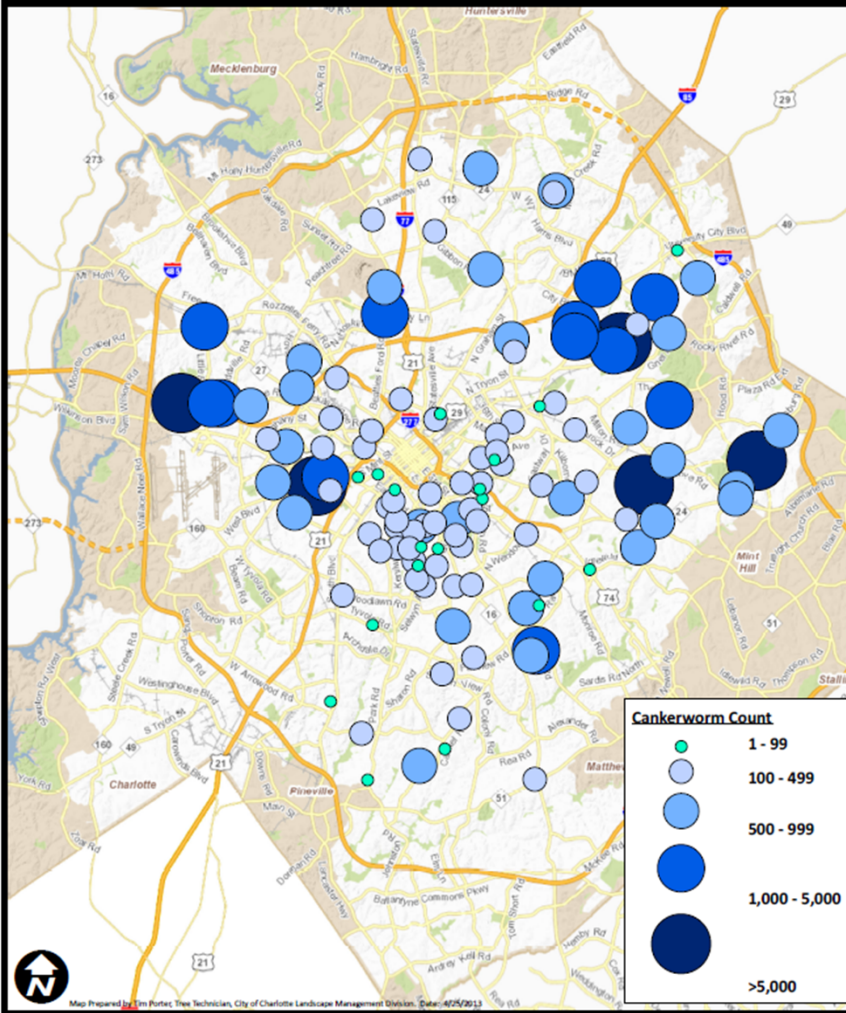

## 2013 Charlotte Cankerworm Monitoring

Landscape Management - April 2013

## 2014 Charlotte Cankerworm Monitoring

Landscape Management - March 2014

Created by City of Charlotte - Urban Forestry Supervisor Tim Porter 3/31/2014

Copyright(c) City of Charlotte, Mecklenburg County, NC