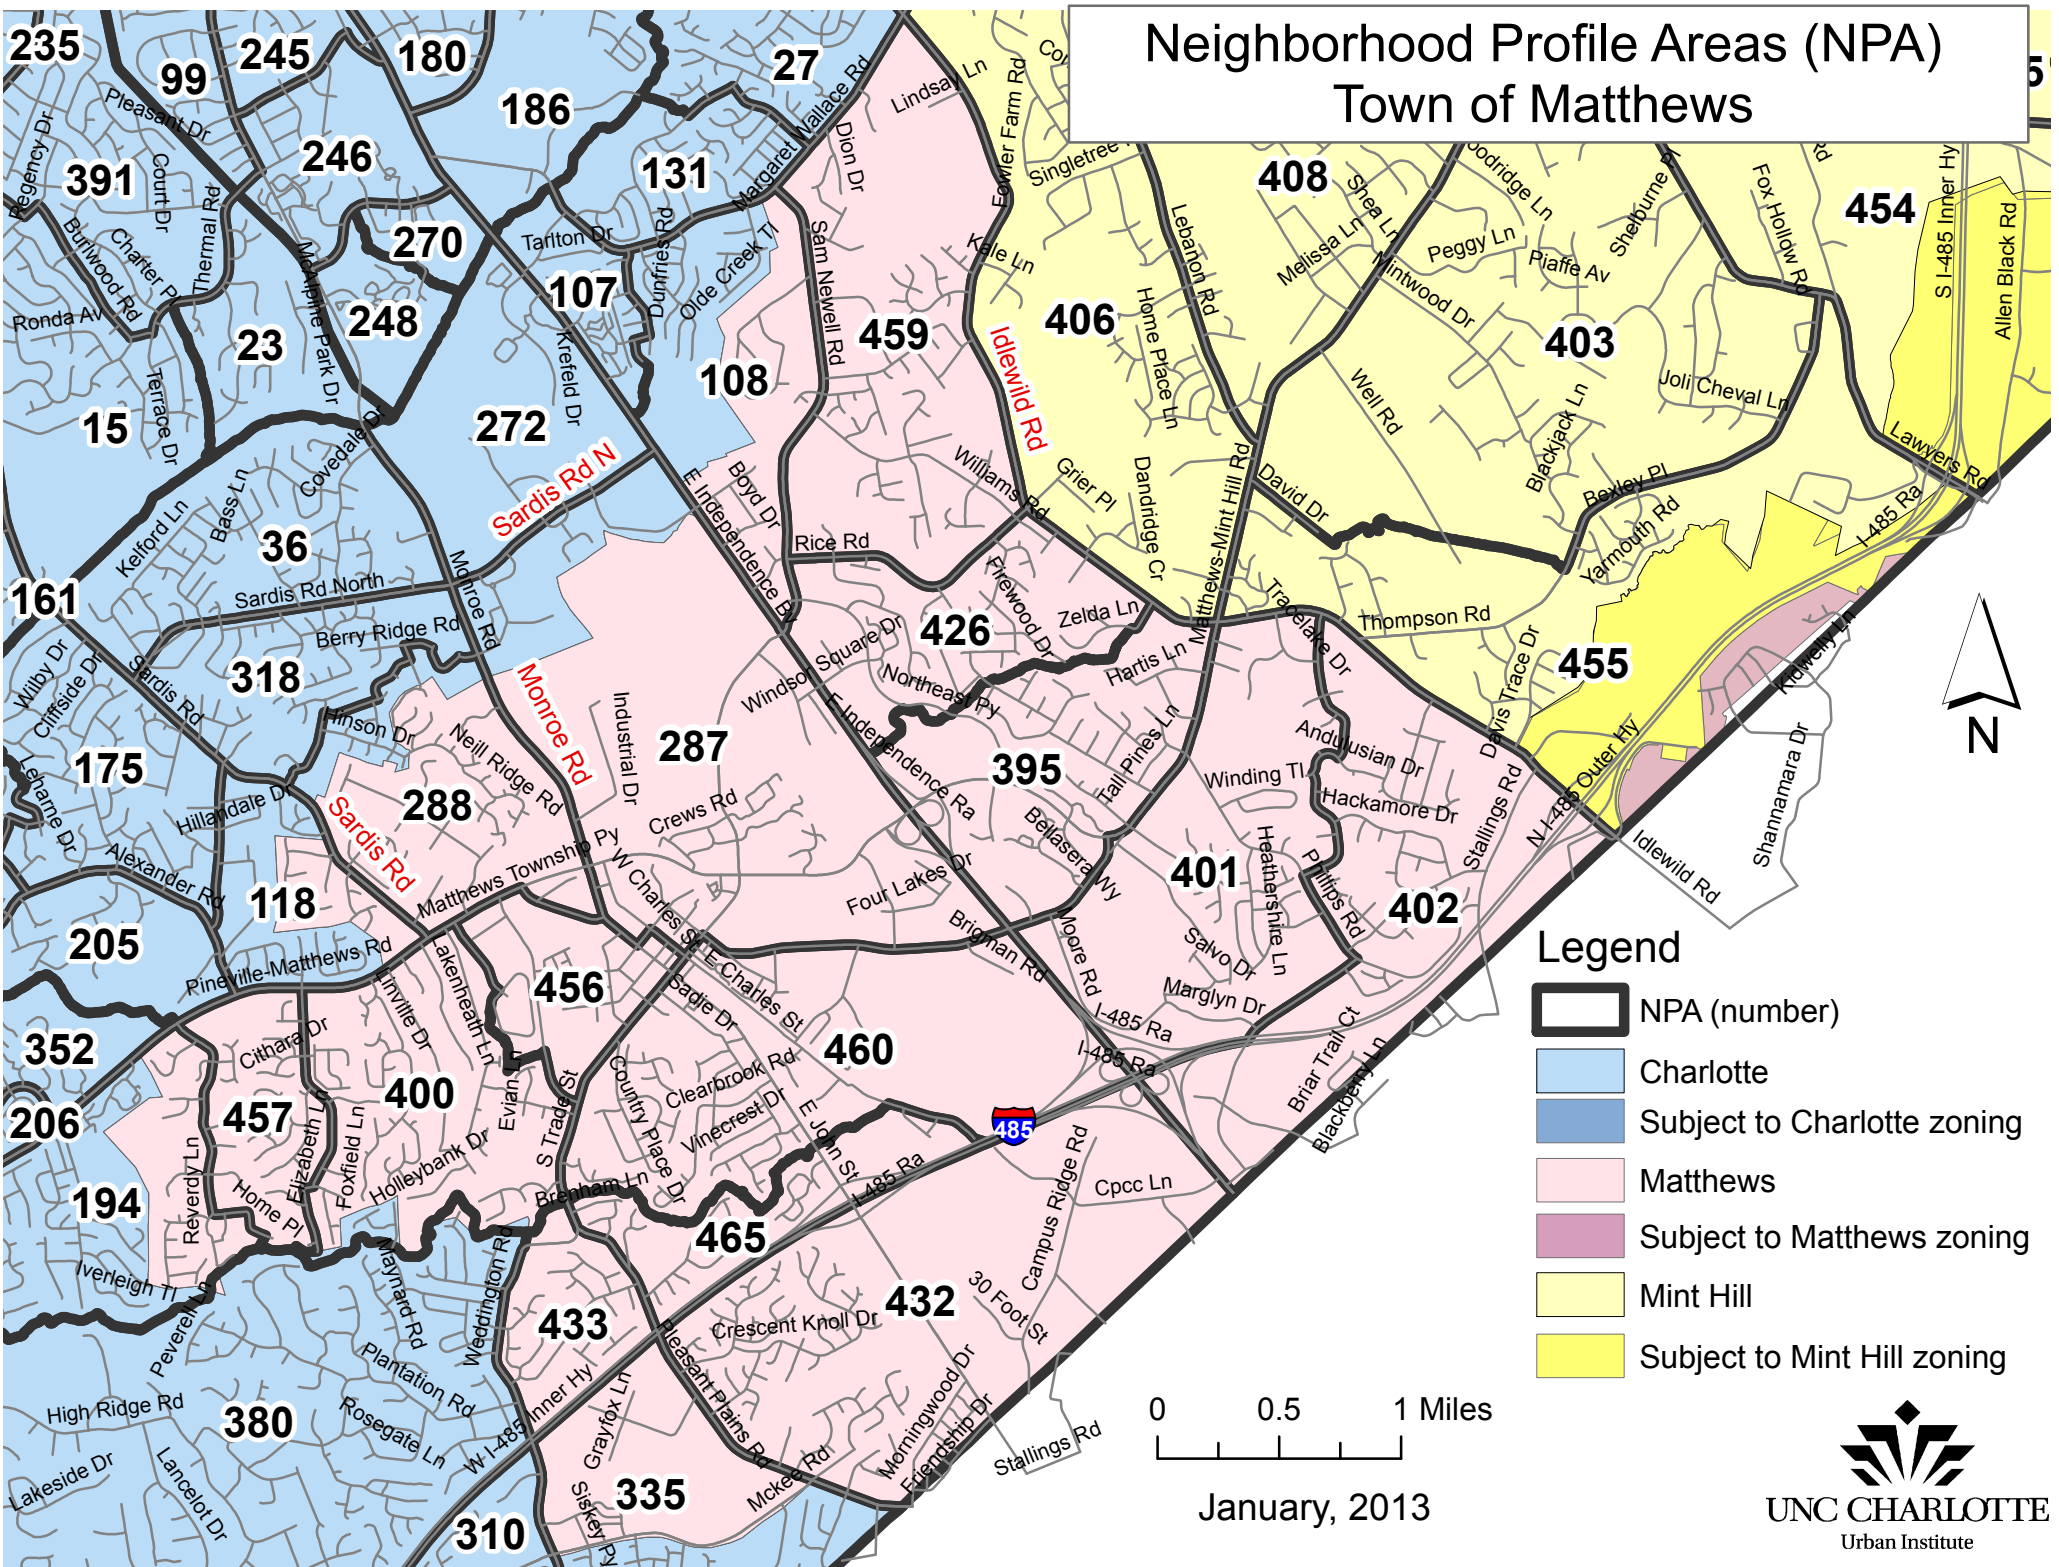

Neighborhood Profile Areas (NPA) Town of Matthews

0 0.5 1 Miles

January, 2013

UNC CHARLOTTE
Urban Institute